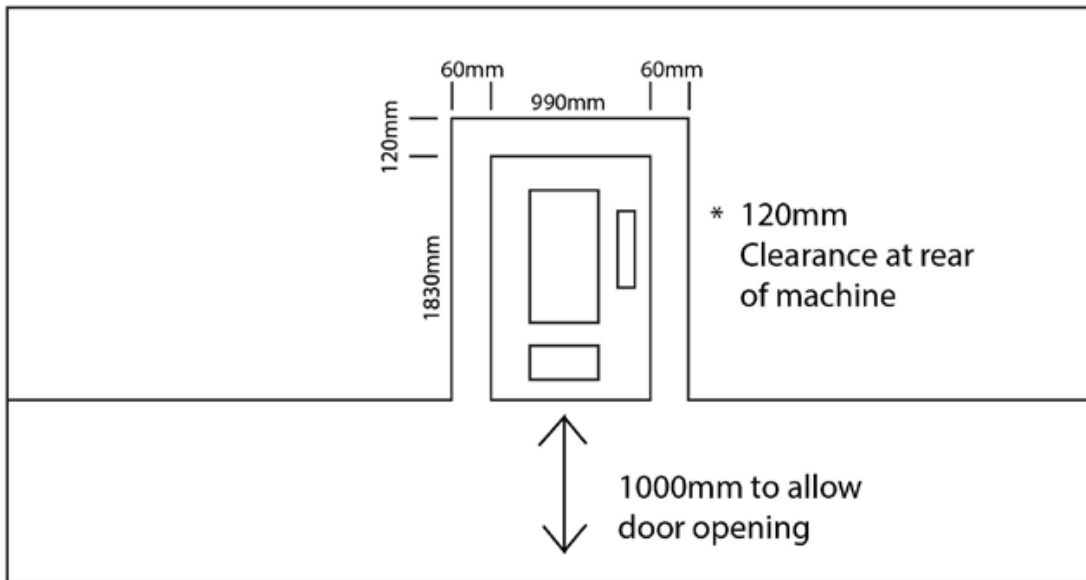

# SITE LAYOUT FOR ALL4CYCLING END OF TRIP VENDING MACHINE

Diagram 1 (build into cavity)

Diagram 2 (no cavity) against wall