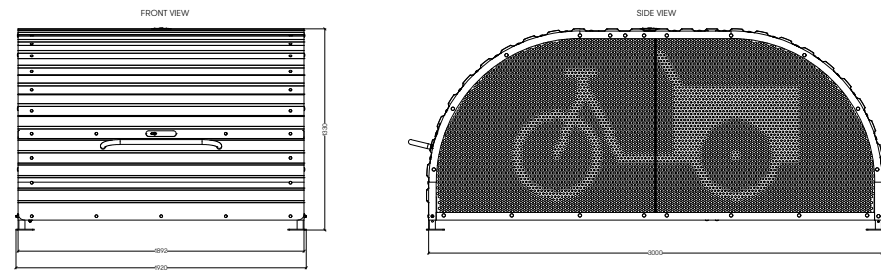

NOTES:

REVISIONS:

cyclehoop

T: 0208 699 1338 E: info@cyclehoop.com

TITLE:
General Assembly

PRODUCT:
Cargo Bikehangar

DATE:
14-10-22

DRAWN BY:
MM

SCALE:
1:50 @ A3