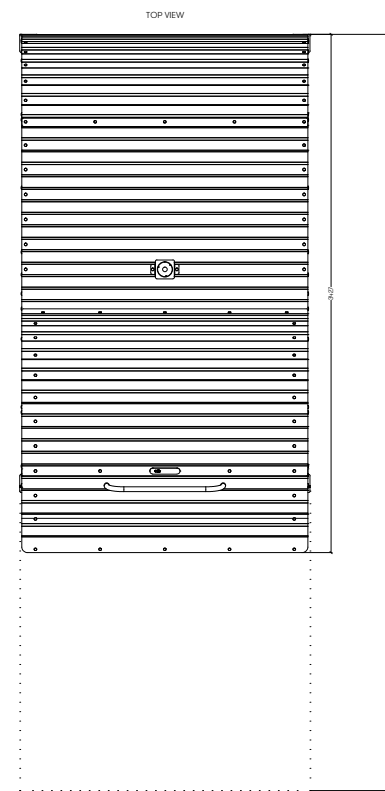

NOTES:

REVISIONS:

cyclehoop

T: 0208 699 1338 E: info@cyclehoop.com

TITLE:
General Assembly

PRODUCT:
Cargo Bikehangar

DATE:
14-10-22

DRAWN BY:
MM

SCALE:
1:50 @ A3