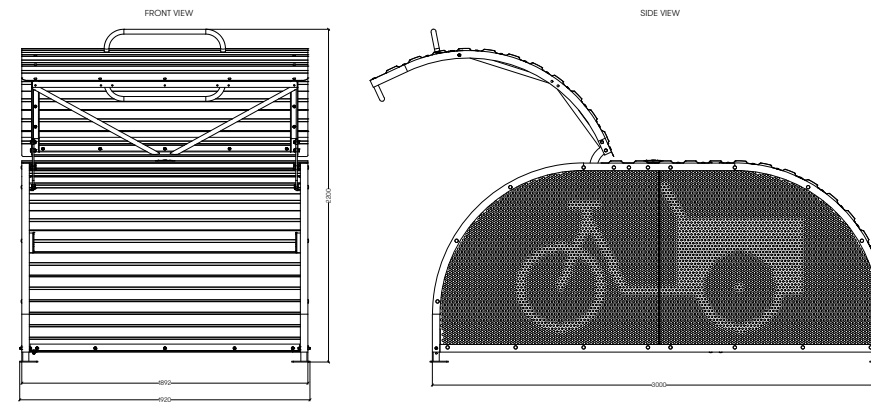

NOTES:

REVISIONS:

cyclehoop

T: 0208 699 1338 E: info@cyclehoop.com

TITLE:
General Assembly

PRODUCT:
Cargo Bikehangar

DATE:
14-10-22

DRAWN BY:
MM

SCALE:
1:50 @ A3