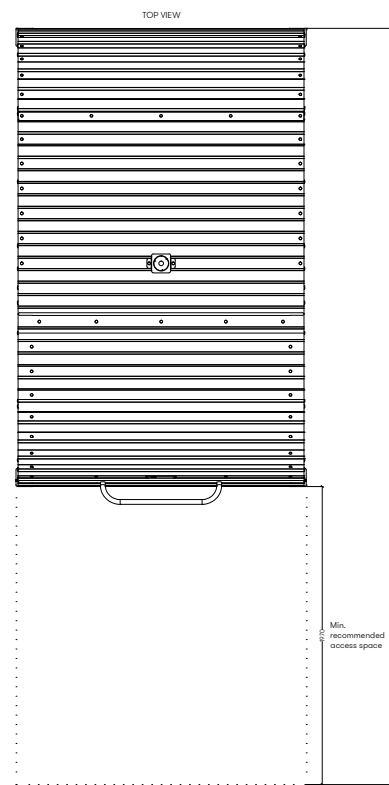

NOTES:

REVISIONS:

cyclehoop

T: 0208 699 1338 E: info@cyclehoop.com

TITLE:
General Assembly

PRODUCT:
Cargo Bikehangar

DATE:
14-10-22

DRAWN BY:
MM

SCALE:
1:50 @ A3